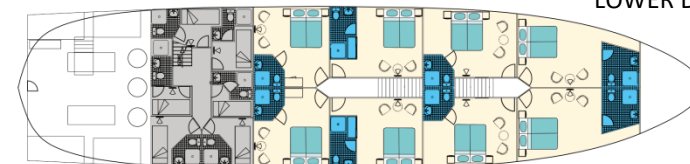

MV MARKAN

Max. 38 persons

UPPER DECK

MAIN DECK

LOWER DECK

Specifications:

Length 48,5 m
 Width 8,8 m
 Launched 2018 TBA
 Sun Deck 250 m²
 Crew members 7/9
 Dining area on main deck
 Hot tub

Cabins:

Total: 19 guest cabins
 Upper deck: 9 VIP cabins with private balconies
 Main deck: 2 double/twin
 Lower deck: 8 double/twin

Additional cabin for tour manager