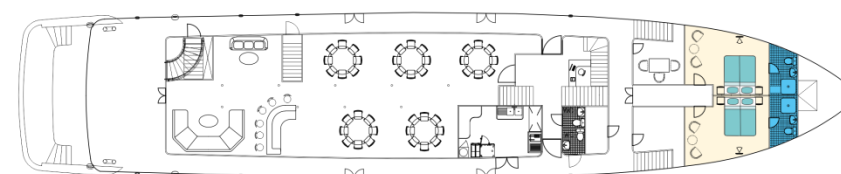

MV MARKAN

Max. 38 persons

UPPER DECK

MAIN DECK

LOWER DECK

Specifications:

Length 48,5 m
 Width 8,8 m
 Launched 2018 TBA
 Sun Deck 250 m²
 Crew members 7/9
 Dining area on main deck
 Hot tub

Cabins:

Total: 19 guest cabins
 Upper deck: 9 VIP cabins with private balconies
 Main deck: 2 double/twin
 Lower deck: 8 double/twin

Additional cabin for tour manager