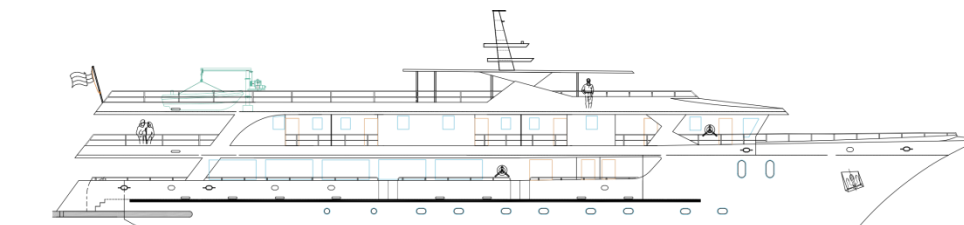

MV MARKAN

Max. 38 persons

UPPER DECK

MAIN DECK

LOWER DECK

Specifications:

Length 48,5 m
 Width 8,8 m
 Launched 2018 TBA
 Sun Deck 250 m²
 Crew members 7/9
 Dining area on main deck
 Hot tub

Cabins:

Total: 19 guest cabins
 Upper deck: 9 VIP cabins with private balconies
 Main deck: 2 double/twin
 Lower deck: 8 double/twin

Additional cabin for tour manager