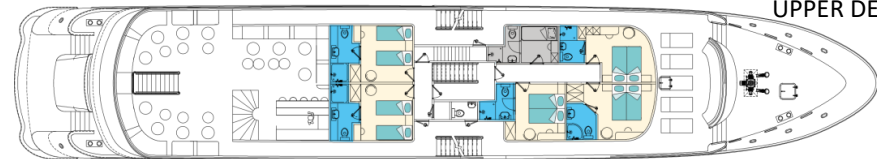

MV BLACK SWAN

Max. 36 pax

SUN DECK

UPPER DECK

MAIN DECK

LOWER DECK

Specifications:

Length	48,4 m
Width	8,6 m
Launched	2018
Sun Deck	200 m ²
Crew members	7/9
Dining area on main deck	
Hot tub	

Cabins:

Total:	18 guest cabins
Upper deck:	5 double/twin
Main deck:	5 double/twin
Lower deck:	8 double/twin

Additional cabin for tour manager