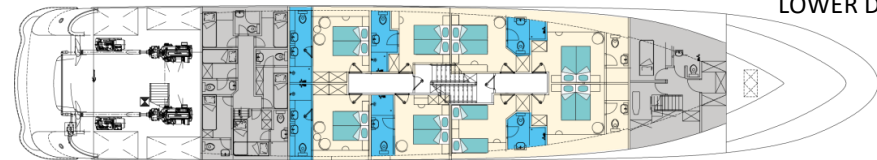

MV BLACK SWAN

Max. 36 pax

SUN DECK

UPPER DECK

MAIN DECK

LOWER DECK

Specifications:

Length	48,4 m
Width	8,6 m
Launched	2018
Sun Deck	200 m ²
Crew members	7/9
Dining area on main deck	
Hot tub	

Cabins:

Total:	18 guest cabins
Upper deck:	5 double/twin
Main deck:	5 double/twin
Lower deck:	8 double/twin

Additional cabin for tour manager