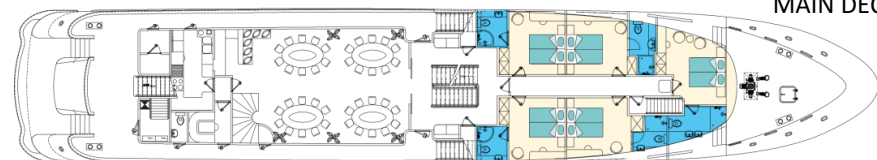

MV BLACK SWAN

Max. 36 pax

SUN DECK

UPPER DECK

MAIN DECK

LOWER DECK

Specifications:

Length	48,4 m
Width	8,6 m
Launched	2018
Sun Deck	200 m ²
Crew members	7/9
Dining area on main deck	
Hot tub	

Cabins:

Total:	18 guest cabins
Upper deck:	5 double/twin
Main deck:	5 double/twin
Lower deck:	8 double/twin

Additional cabin for tour manager