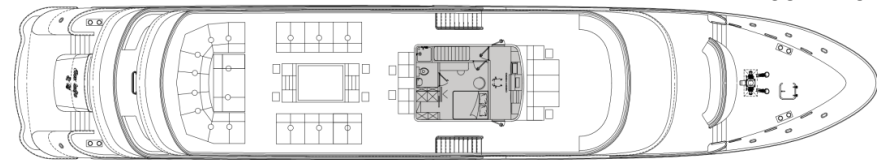

MV BLACK SWAN

Max. 36 pax

SUN DECK

UPPER DECK

MAIN DECK

LOWER DECK

Specifications:

Length	48,4 m
Width	8,6 m
Launched	2018
Sun Deck	200 m ²
Crew members	7/9
Dining area on main deck	
Hot tub	

Cabins:

Total:	18 guest cabins
Upper deck:	5 double/twin
Main deck:	5 double/twin
Lower deck:	8 double/twin

Additional cabin for tour manager