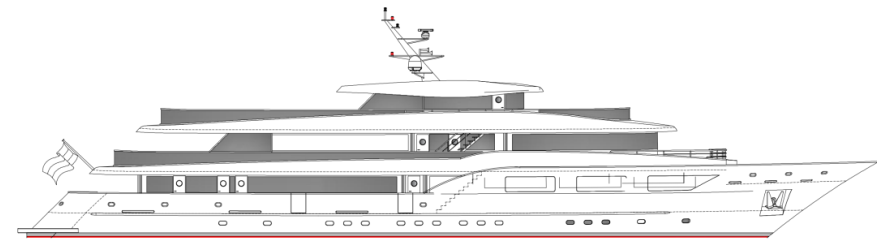

MV BLACK SWAN

Max. 36 pax

SUN DECK

UPPER DECK

MAIN DECK

LOWER DECK

Specifications:

Length	48,4 m
Width	8,6 m
Launched	2018
Sun Deck	200 m ²
Crew members	7/9
Dining area on main deck	
Hot tub	