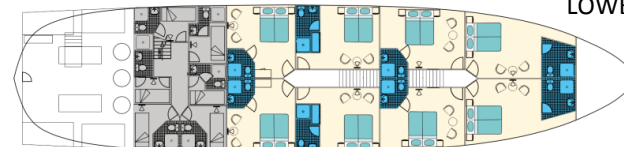

MV AVE MARIA

Max. 36 persons

UPPER DECK

MAIN DECK

LOWER DECK

Specifications:

- Length 49 m
- Width 8,8 m
- Launched 2018
- Sun Deck 250 m²
- Crew members 7/9
- Dining area on main deck
- Platform with mini pool
- Hot tub

Cabins:

- Total: 19 guest cabins
- Upper deck: 11 VIP cabins with private balconies
- Lower deck: 8 double/twin

Additional cabin for tour manager