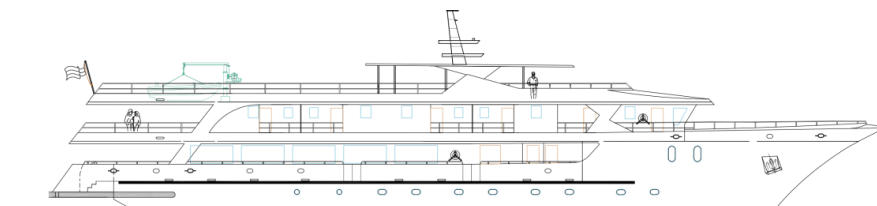

MV AVE MARIA

Max. 36 persons

UPPER DECK

MAIN DECK

LOWER DECK

Specifications:

- Length 49 m
- Width 8,8 m
- Launched 2018
- Sun Deck 250 m²
- Crew members 7/9
- Dining area on main deck
- Platform with mini pool
- Hot tub

Cabins:

- Total: 19 guest cabins
- Upper deck: 11 VIP cabins with private balconies
- Lower deck: 8 double/twin

Additional cabin for tour manager