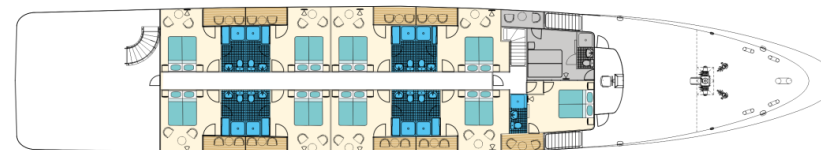

MV AVE MARIA

Max. 36 persons

UPPER DECK

MAIN DECK

LOWER DECK

Specifications:

- Length 49 m
- Width 8,8 m
- Launched 2018
- Sun Deck 250 m²
- Crew members 7/9
- Dining area on main deck
- Platform with mini pool
- Hot tub

Cabins:

- Total: 19 guest cabins
- Upper deck: 11 VIP cabins with private balconies
- Lower deck: 8 double/twin

Additional cabin for tour manager