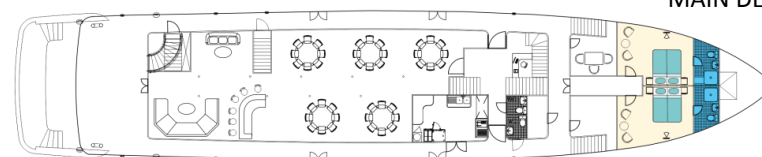

MV AVE MARIA

Max. 36 persons

UPPER DECK

MAIN DECK

LOWER DECK

Specifications:

- Length 49 m
- Width 8,8 m
- Launched 2018
- Sun Deck 250 m²
- Crew members 7/9
- Dining area on main deck
- Platform with mini pool
- Hot tub

Cabins:

- Total: 19 guest cabins
- Upper deck: 11 VIP cabins with private balconies
- Lower deck: 8 double/twin

Additional cabin for tour manager